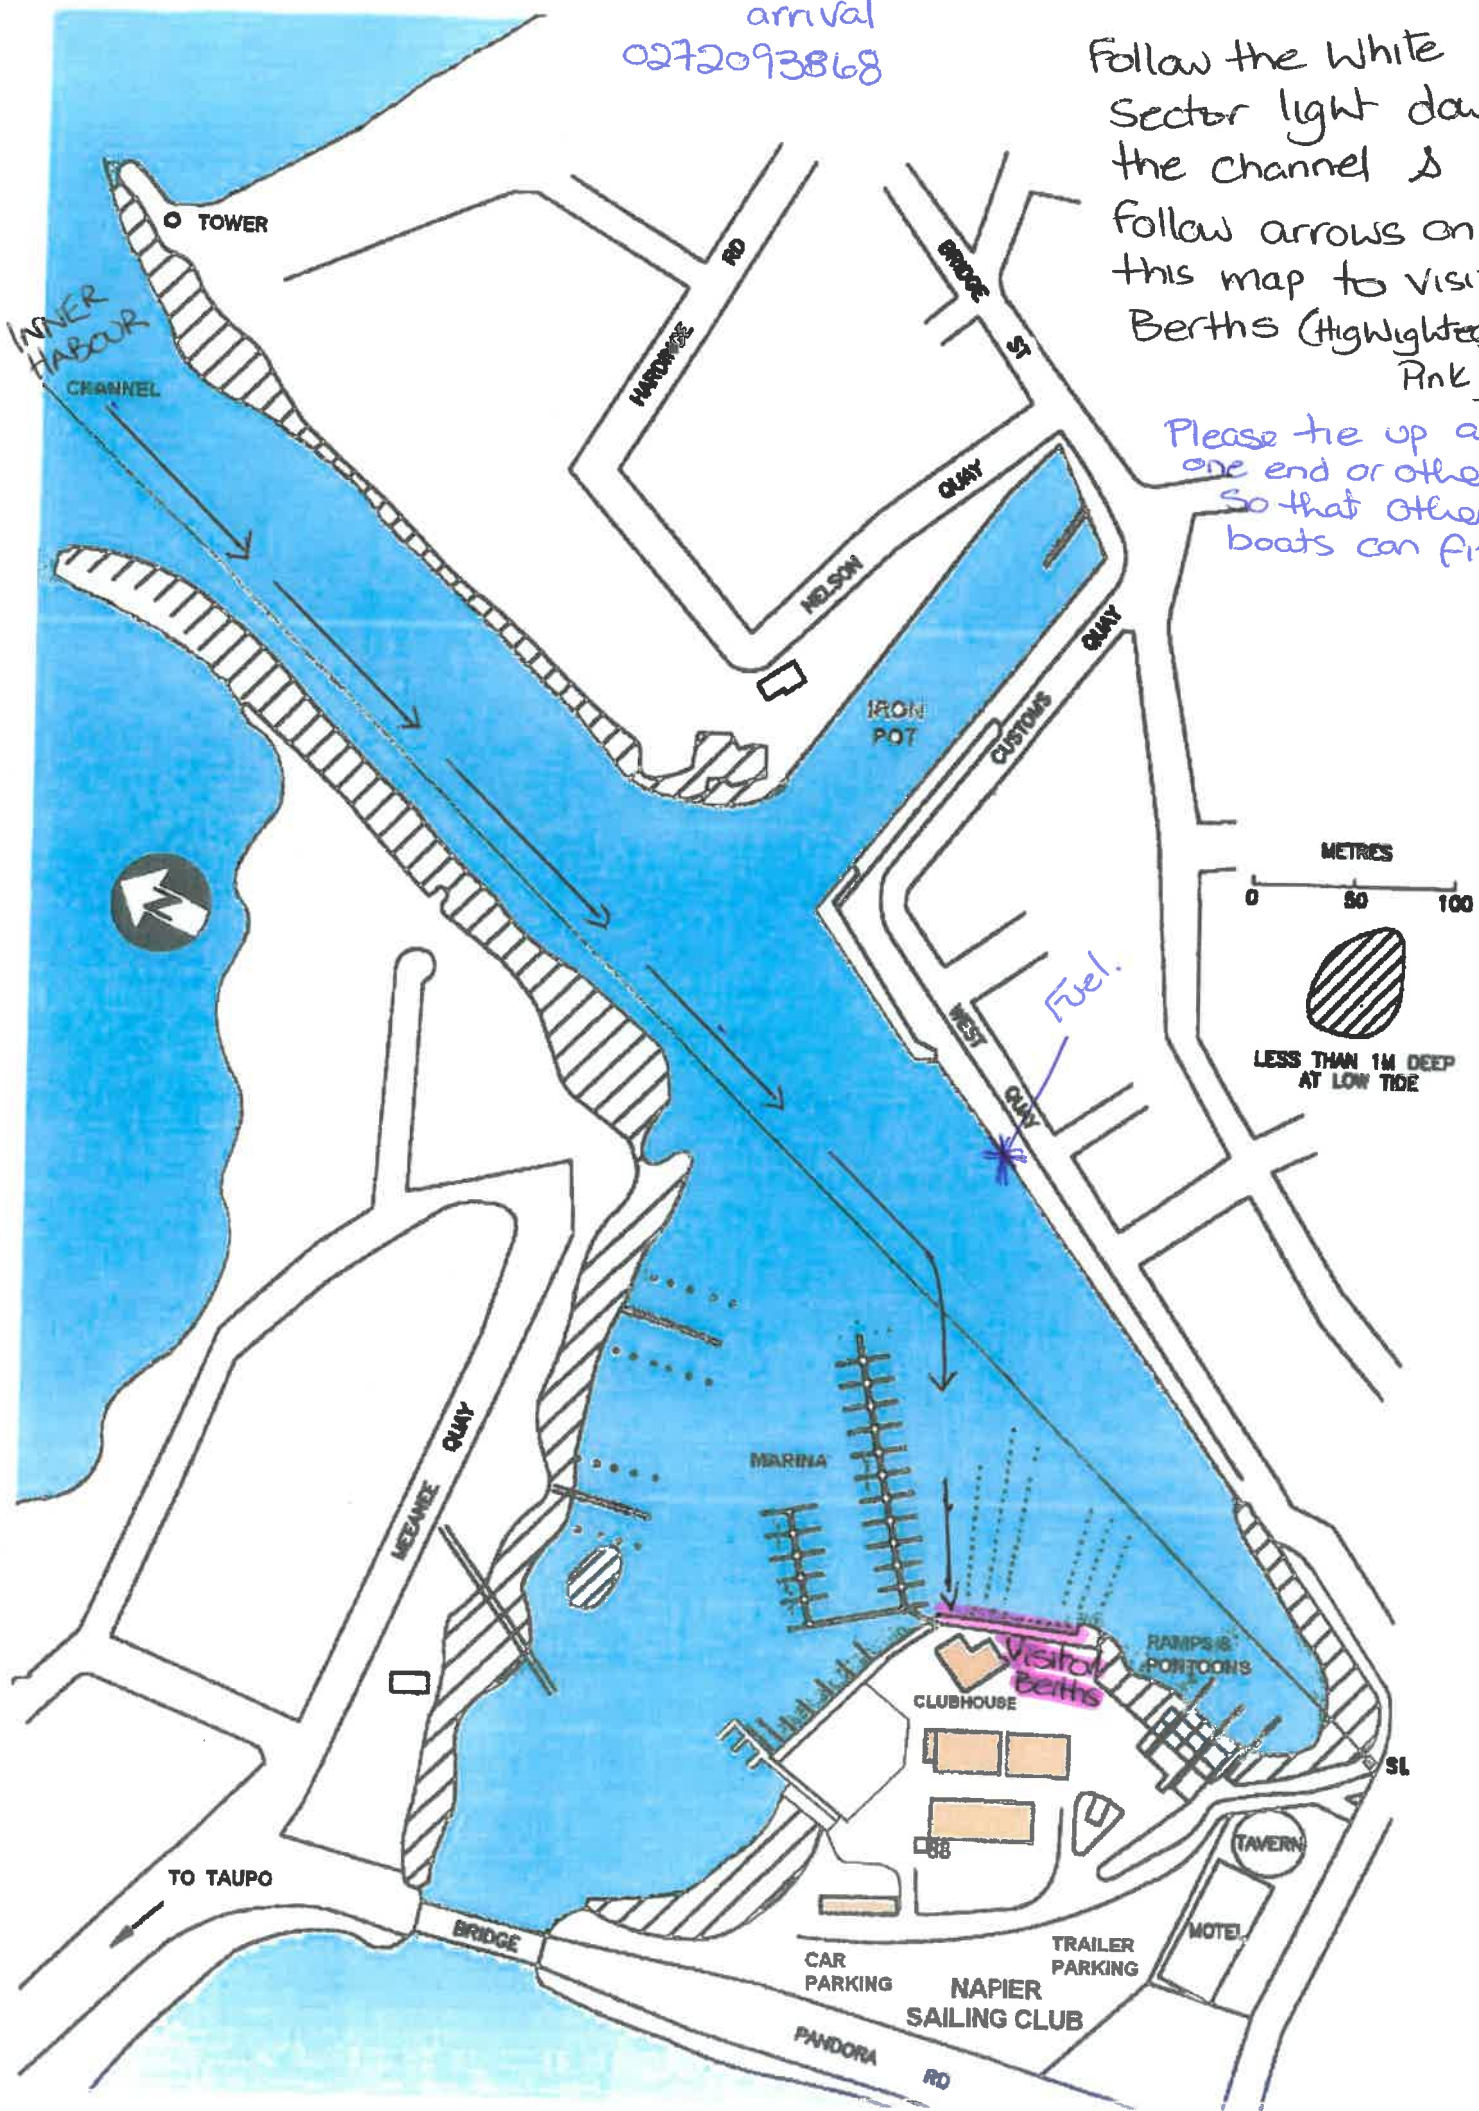

Phone Dee on arrival  
0272093868

Follow the White  
Sector light down  
the channel &  
follow arrows on  
this map to visitors  
Berths (highlighted  
Pink)

Please tie up at  
one end or other  
so that other  
boats can fit in.

METRES  
0 50 100

LESS THAN 1M DEEP  
AT LOW TIDE