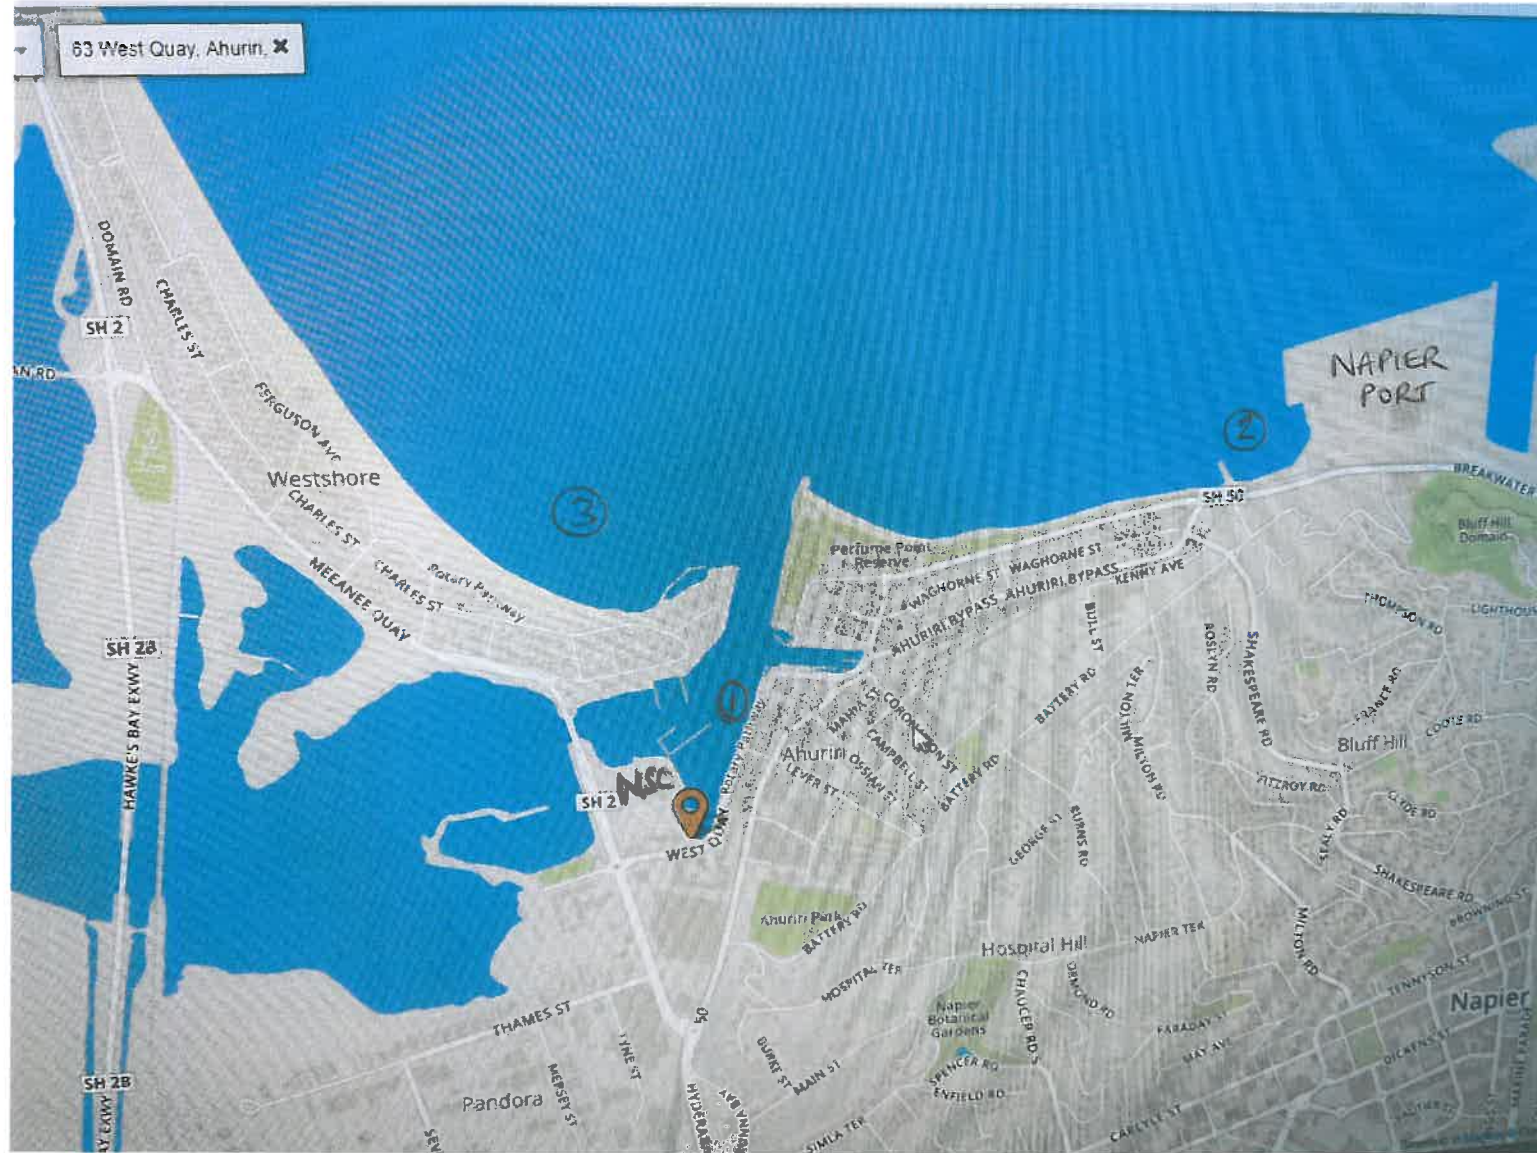

# Possible anchorages if Napier Sailing Club is unavailable or full.

- ① Try Napier City Council berths (06) 8349835
- ② We call this 'Container Bay' (by Npe Port)
- ③ Westshore Beach

NOTE : ② + ③ are open water anchorages! Please use chart + own sailing knowledge.